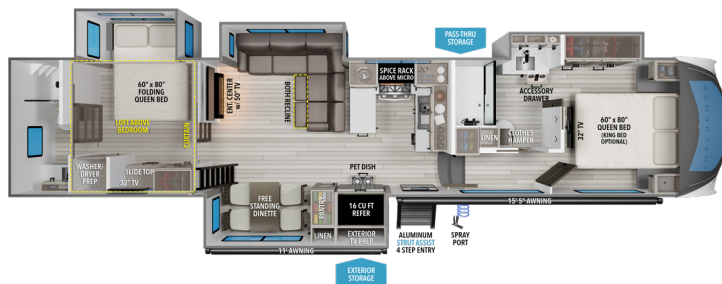

NEW

3804DS   UVW¹ **14,603**   HITCH¹ **2,911**   GVWR **16,800**   LENGTH² **42' 6"**   HEIGHT³ **13' 5"**   CAPACITY **81 106 106**

FOR MORE INFORMATION
SCAN THE QR CODE USING YOUR
MOBILE PHONE CAMERA APP

¹ Based on average weight of the standard build. ² Hitch to rear ³ Listed height does not include 2nd AC.